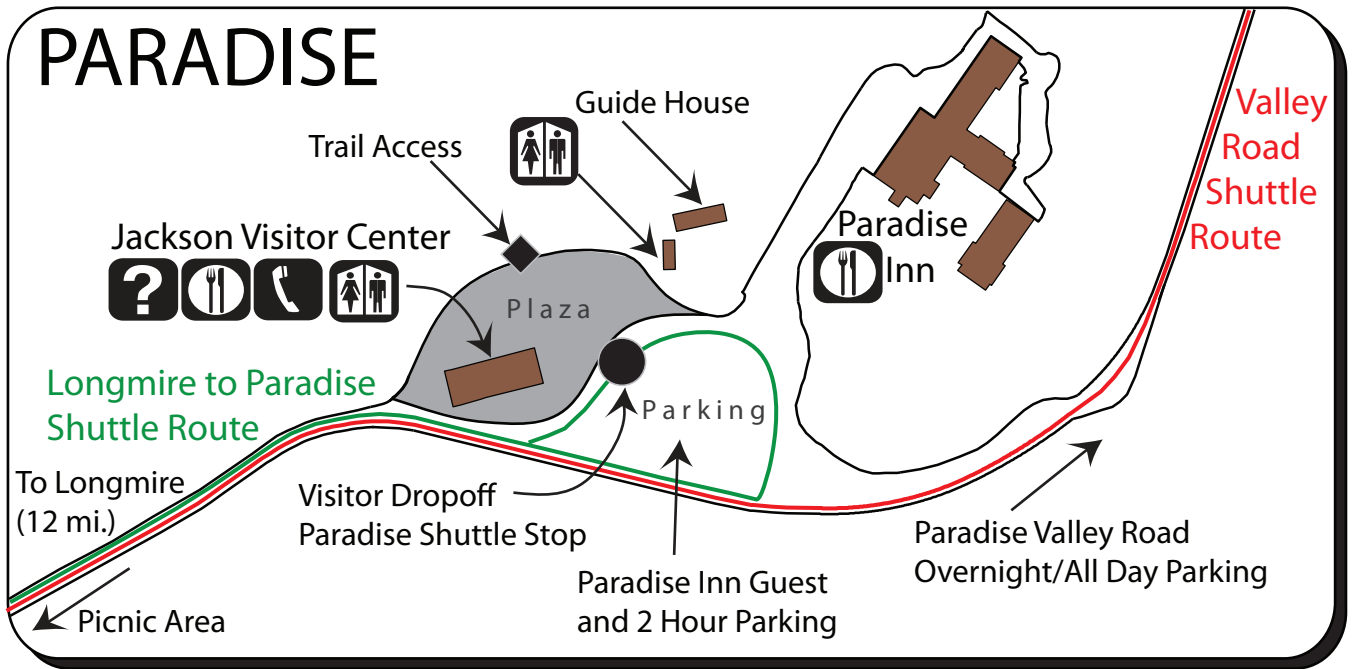

**Valley Road Shuttle Runs from 11:00 am to 4:00 pm Saturdays and Sundays**

# PARADISE